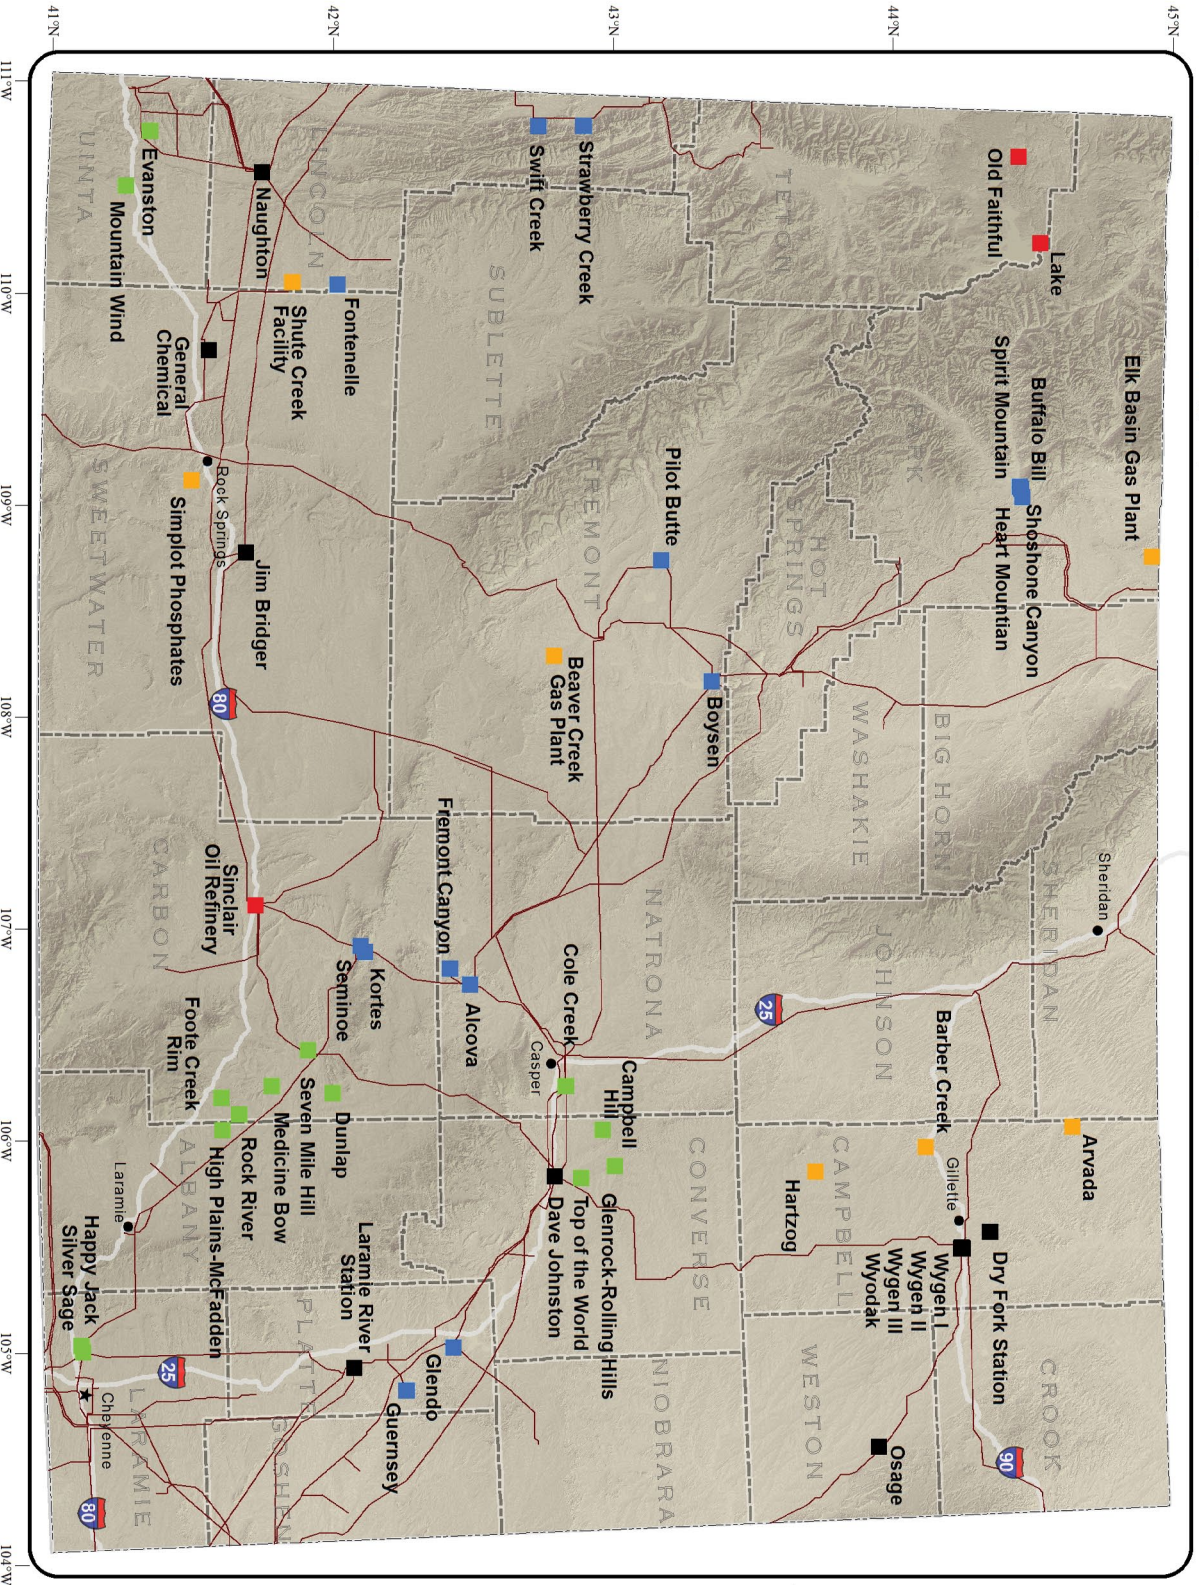

WYOMING STATE GEOLOGICAL SURVEY
 Tom Dreaan
 Director and State Geologist
 Laramie, Wyoming

Geology - Interpreting the Past - Providing for the future

Wyoming Electrical Generators (Power Plants, Processing Plants, Wind Farms)